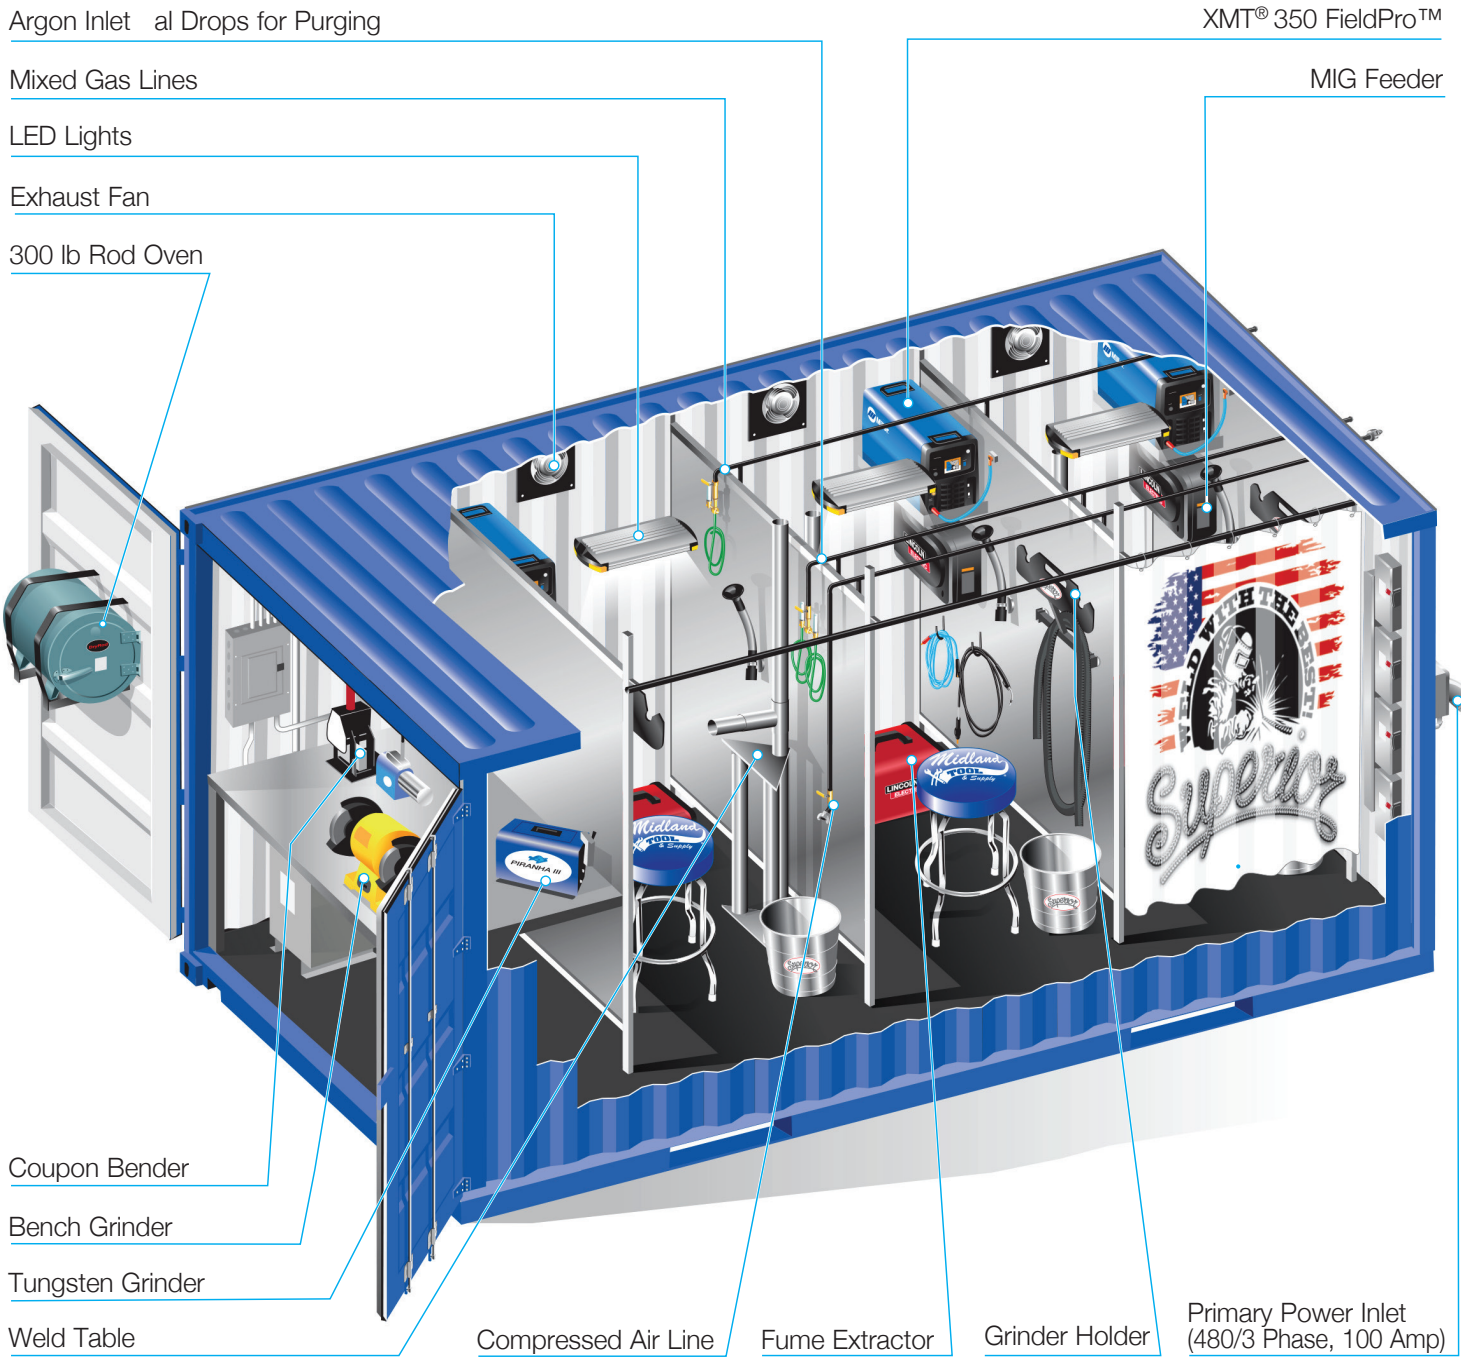

ON-SITE WELD CONNEX (3 STATION)

877.446.4352
www.midlandtool.com
www.superiortoolrental.com