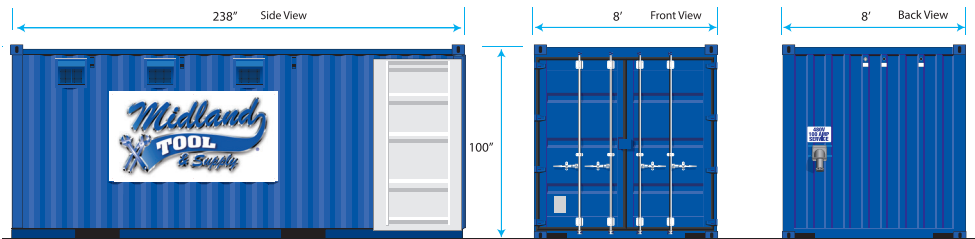

ON-SITE WELD CONNEX (3 STATION)

877.446.4352
www.midlandtool.com
www.superiortoolrental.com