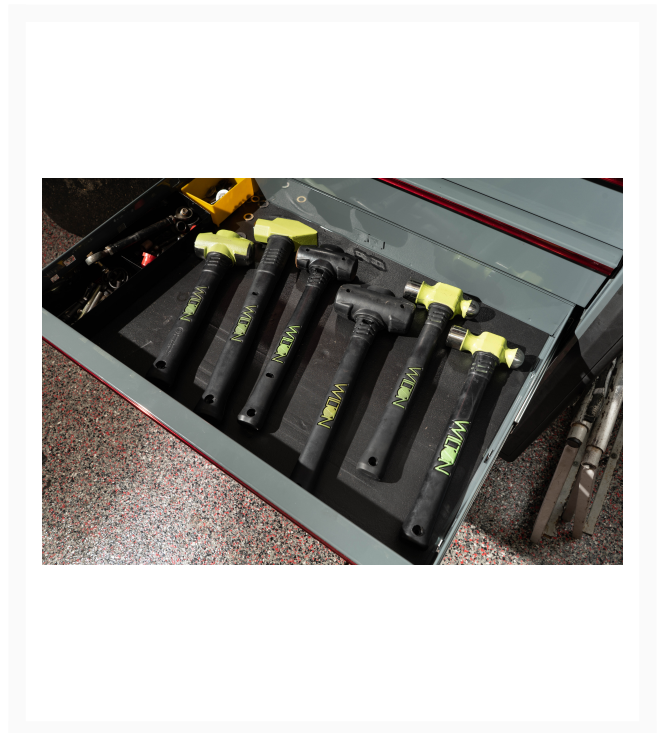

# 4 Lb Head, 12" B.A.S.H® Sledge Hammer

## Short Description

---

Wilton 12-Inch B.A.S.H Sledge Hammer, 4-Pound Head (20412)

## Additional Information

---

Stock Number	WL9-20412
Face Diameter (In.)	1-3/4
Handle Length (In.)	12
Head Material	Drop Forged Steel
Head Weight (Lbs.)	4
Prop 65	Cancer
Type	Sledge Hammer