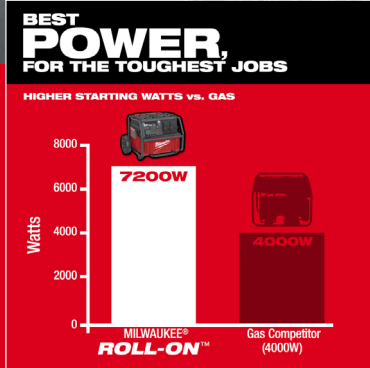

# ROLL-ON™

**7200W / 3600W 2.5kWh Power Supply**

**INSTANT SETUP, ELIMINATE HASSLES**

ELIMINATING GAS FRUSTRATIONS	ELIMINATING TEMPORARY POWER FRUSTRATIONS
NO GAS MANAGEMENT	REDUCED OUTLET OVERCROWDING
NO PULL STARTS	DECREASED TRIPPING HAZARDS
MINIMIZED EXTENSION CORD USE	MINIMIZED EXTENSION CORD USE